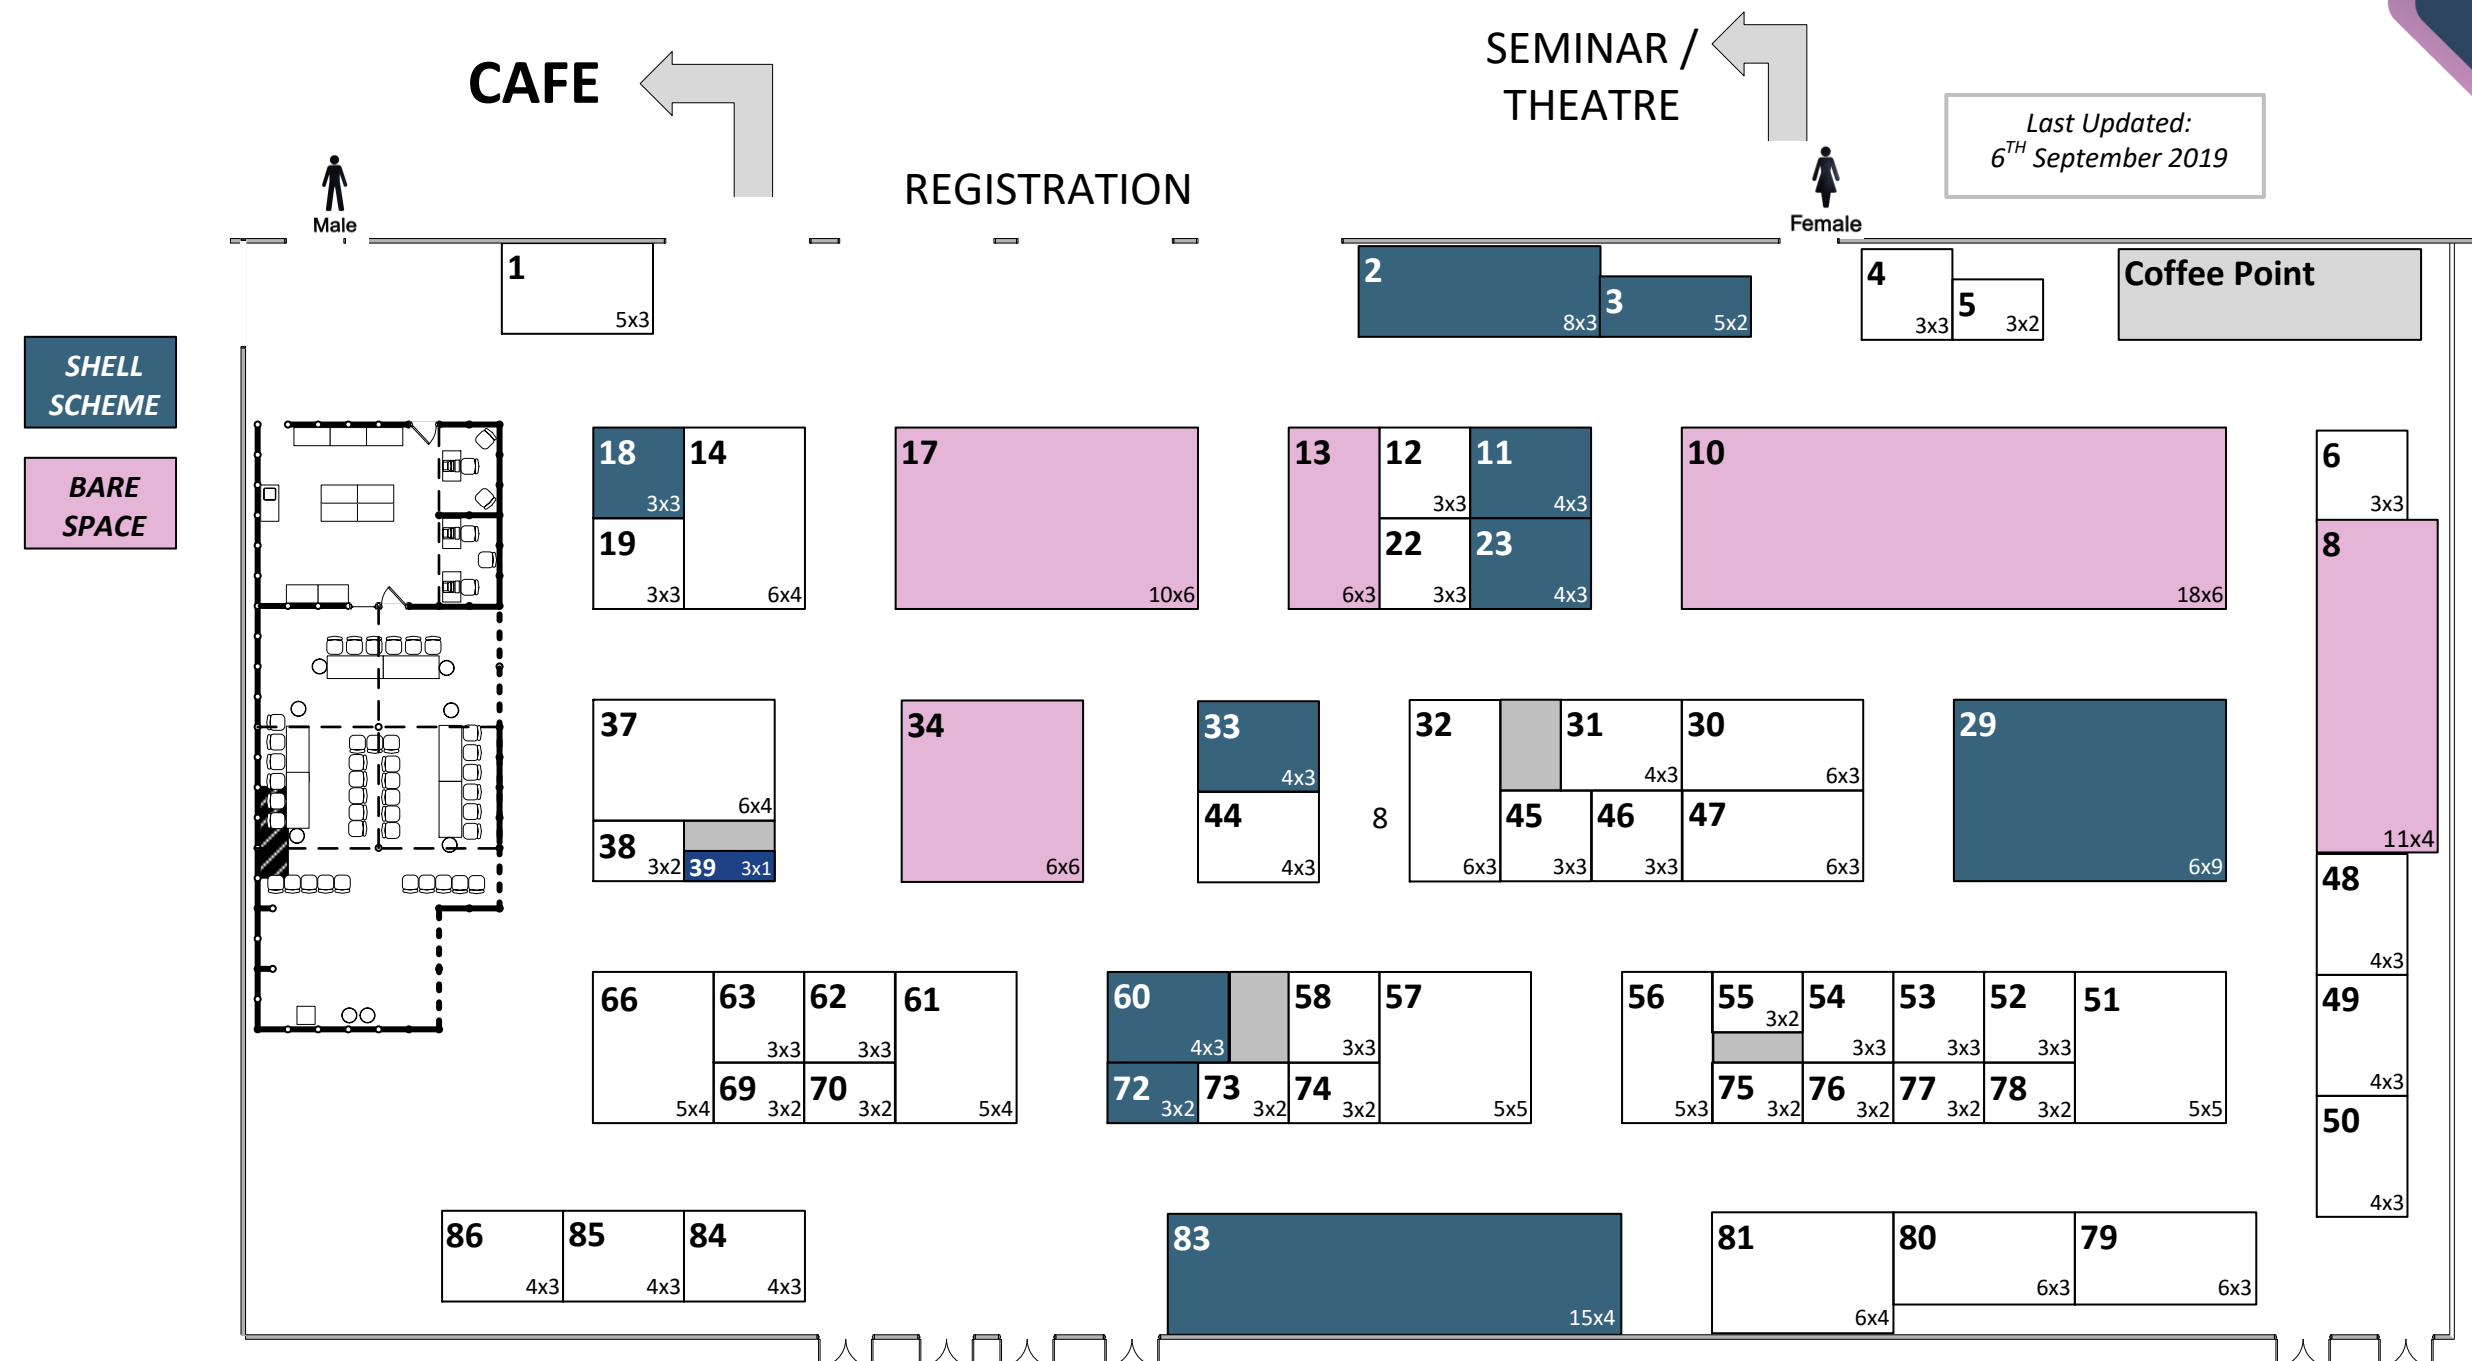

Ice Cream and Artisan Food Show 2020

1		19		46		60	CALL CATERLINK	78	
2	ICE CREAM ALLIANCE	22		47		61		79	
3	ICA PALLET OF GOODS	23	JM POSNER LTD - NEW EXHIBITOR	48		62		80	
4		29	UNILEVER - PROVISIONAL	49		63		81	
5		30		50		66		83	MACHINERY WORLD
6		31		51		69		84	
8	WAFER LTD	32		52		70		85	
10	CREMO LINEA - NEW EXHIBITOR	33	MARCANTONIO	53		71		86	
11	GONZALO RIOS S.L. - NEW EXHIBITOR	34	RSS HEREFORD	54		72	LOTUS BAKERIES UK	88	
12		37		55		73		89	
13	CARPIGANI	38		56		74		90	
14		39	LINK P&P	57		75			
17	ANTONELLI	44		58		76			
18	RIJO42 - NEW EXHIBITOR	45		59		77			