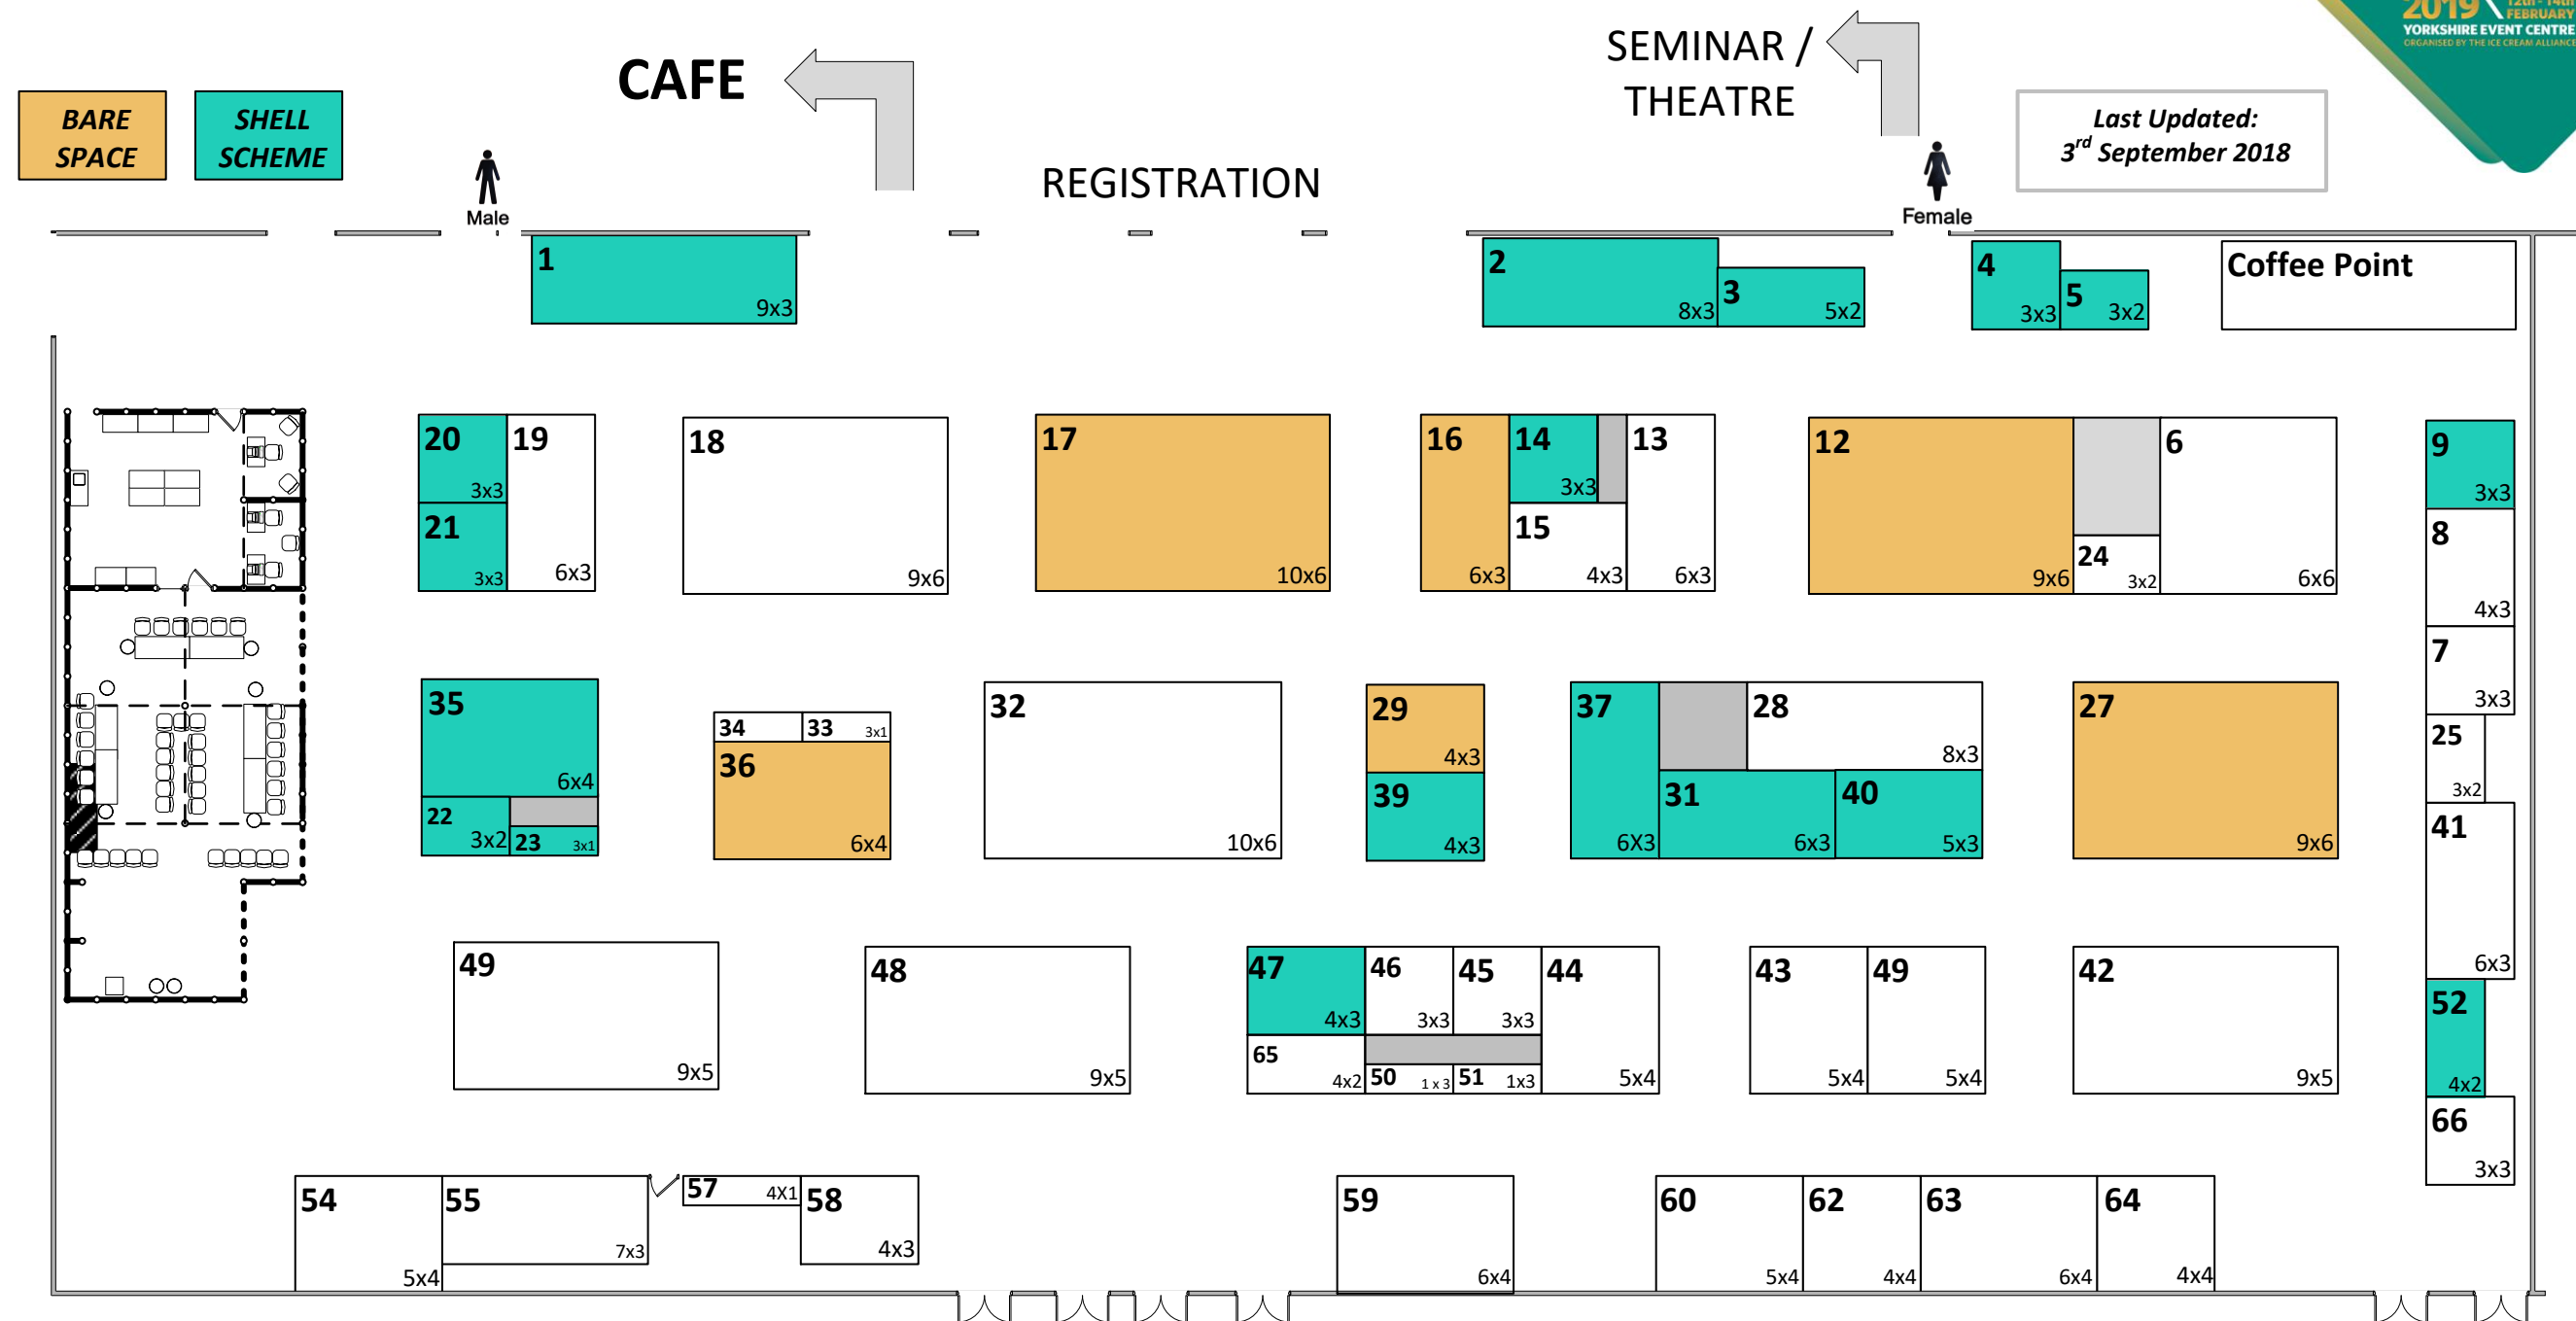

Ice Cream Expo 2019

1	KEYLINK	16	CARPIGIANI	29	EDONI	42		55	
2	ICE CREAM ALLIANCE	17	ANTONELLI	30		43		57	
3	ICA PALLET OF GOODS	18		31	INTERPACK LTD	44		58	
4	LONGO & CO	19		32		45		59	
5	DCA EQUIPMENT	20	CAFFE VINCI	33		46		60	
6		21	LOTUS BAKERIES	34		47	SILBURY	61	
7		22	SLUSHCUP LTD	35	PARKERS PACKAGING	48		62	
8		23	LINK P&P	36	RSS HEREFORD	49		63	
9	BC UNDERWRITING ICE CREAM & CATERING INSURANCE	24		37	EPTA UK	50		64	
12	GELATO LINE	25		38		51		65	
13		26		39	MR COOL IT	52	ICE CREAM DIRECT (CENTRAL) LTD	66	
14	TASMAN BAY JUICIES	27	UNILEVER	40	FIRST 4 FROZEN	53		67	
15		28		41		54			