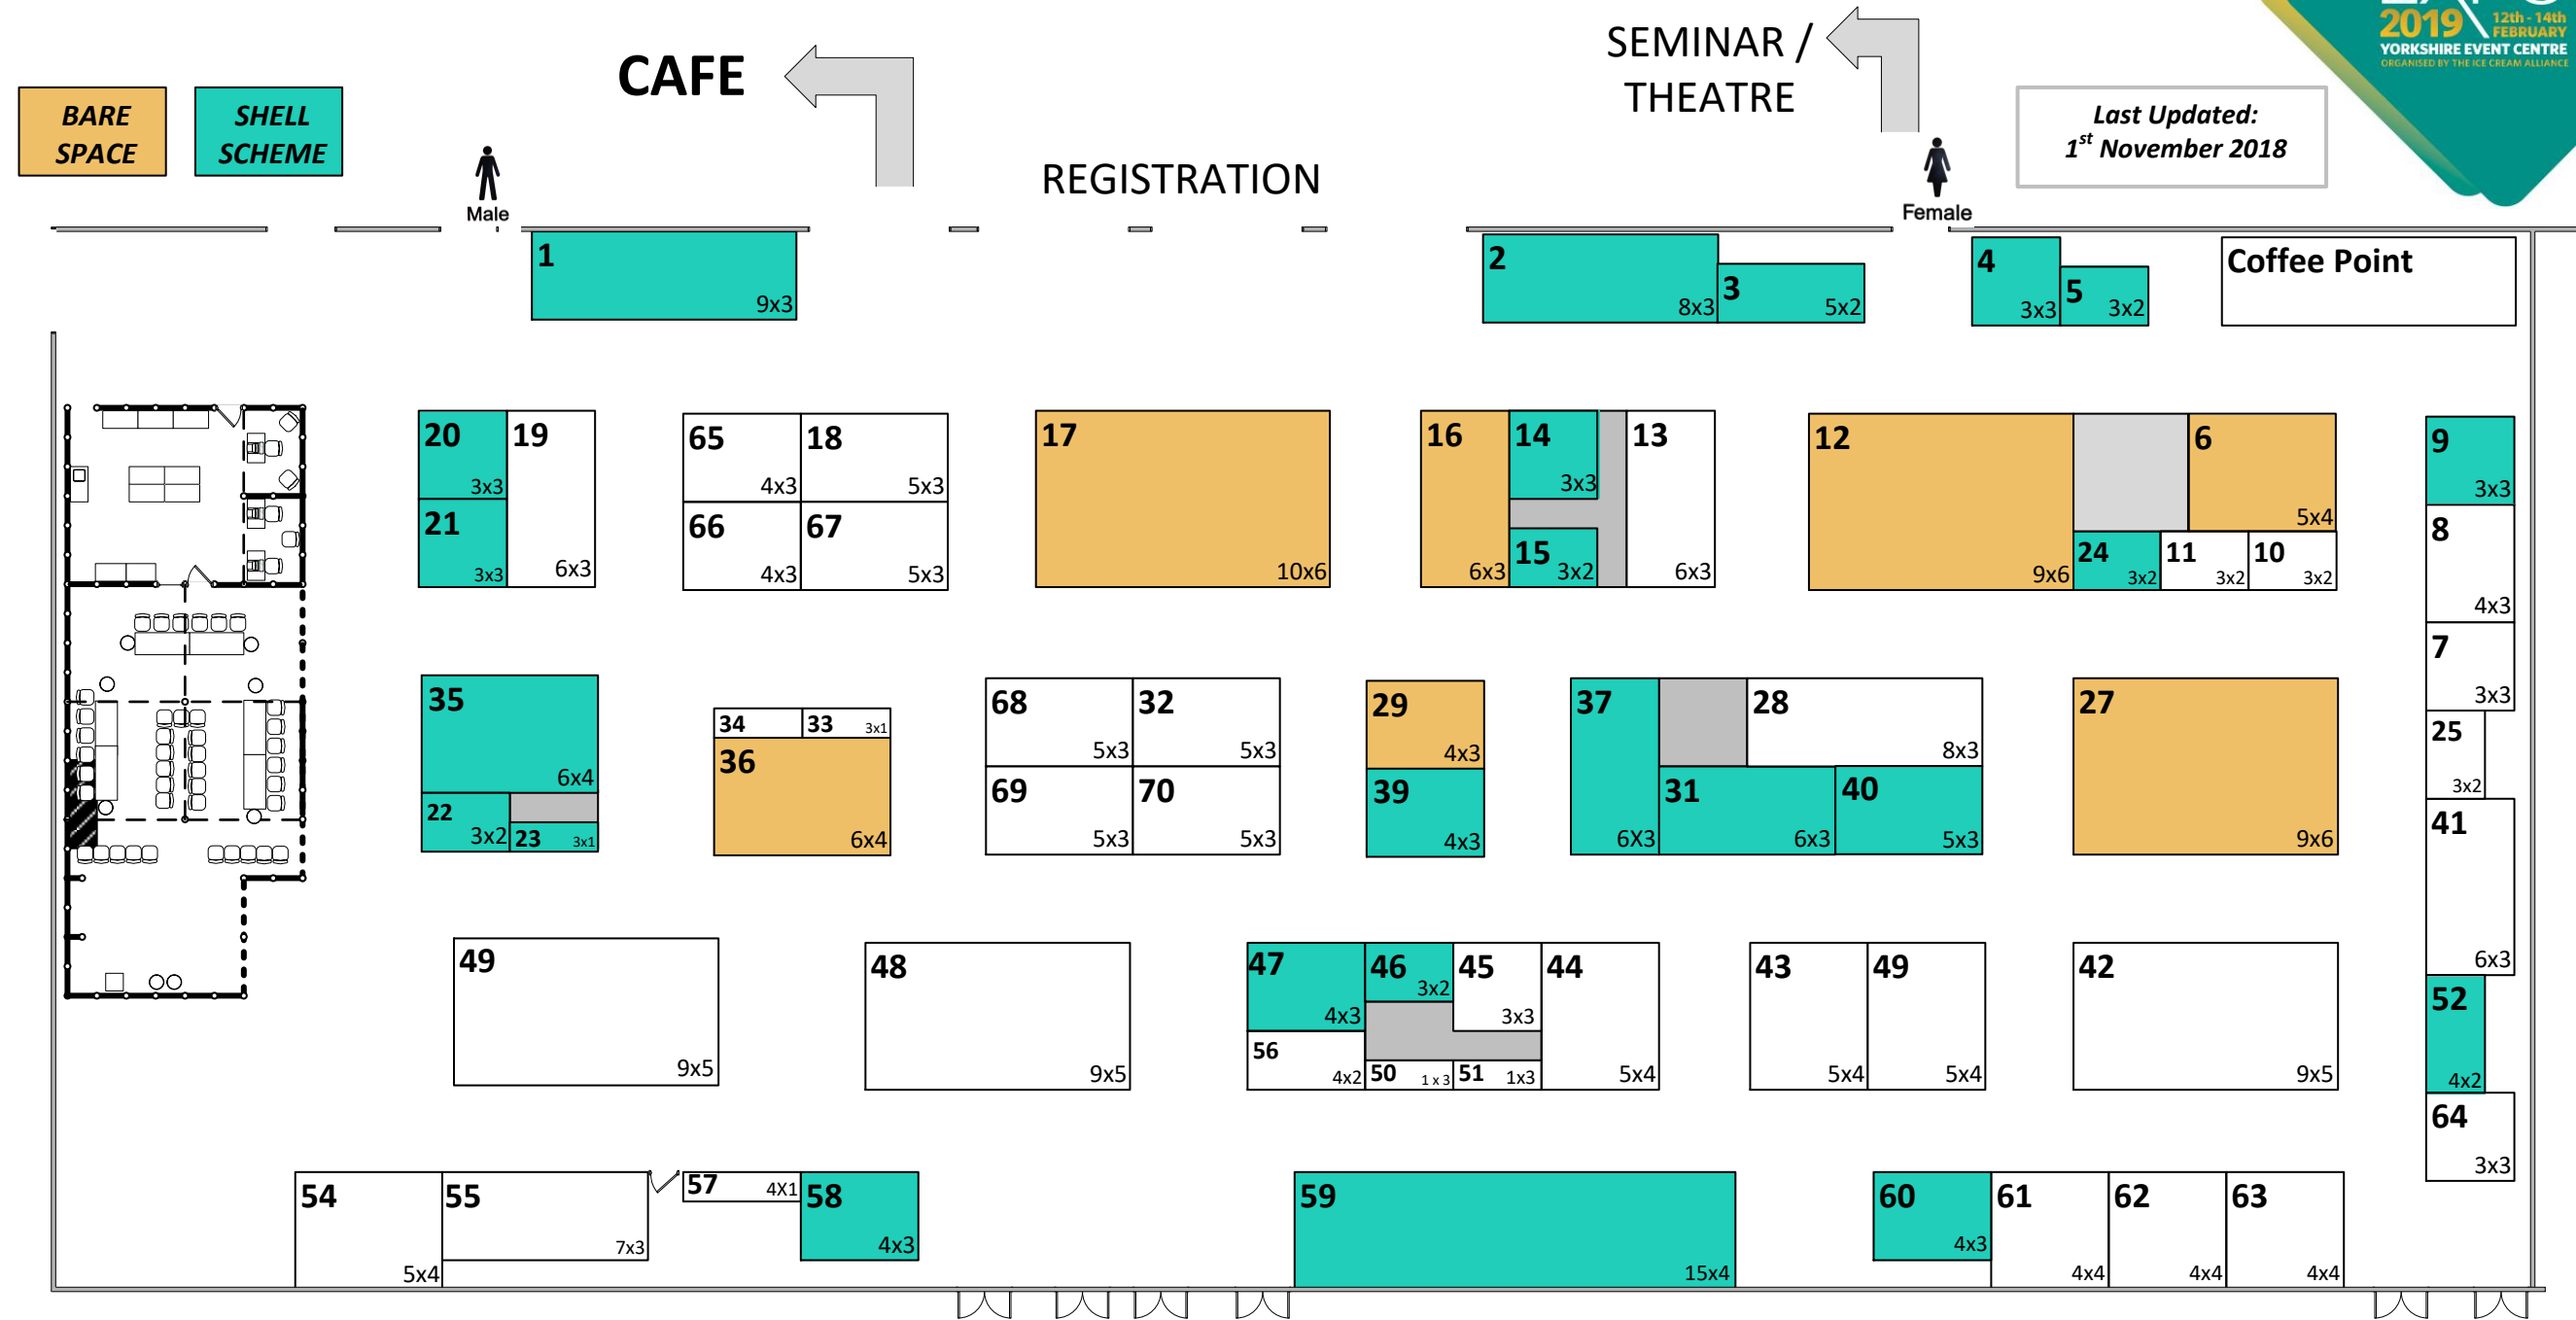

Ice Cream and Gelato Expo 2019

1	KEYLINK	16	CARPIGIANI	31	INTERPACK LTD	45		59	MACHINERY WORLD
2	ICE CREAM ALLIANCE	17	ANTONELLI	32		46	CATERLINK	60	TETRA PAK PROCESSING
3	ICA PALLET OF GOODS	18		33		47	SILBURY	61	
4	LONGO & CO	19		34		48		62	
5	DCA EQUIPMENT	20	CAFFE VINCI	35	PARKERS PACKAGING	49		63	
6	TAKE AWAY SUPPLIES	21	LOTUS BAKERIES	36	RSS HEREFORD	50		64	
7		22	SLUSHCUP LTD	37	EPTA UK	51		65	
8		23	LINK P&P	39	MR COOL IT	52	ICE CREAM DIRECT (CENTRAL) LTD	66	
9	BC UNDERWRITING ICE CREAM & CATERING INSURANCE	24	RICH PRODUCTS	40	FIRST 4 FROZEN	54		67	
12	GELATO LINE	25		41		55		68	
13		27	UNILEVER	42		56		69	
14	TASMAN BAY JUICIES	28		43		57		70	
15	MARCANTONIO	29	EDONI	44		58	FRANCO'S ICES LTD		